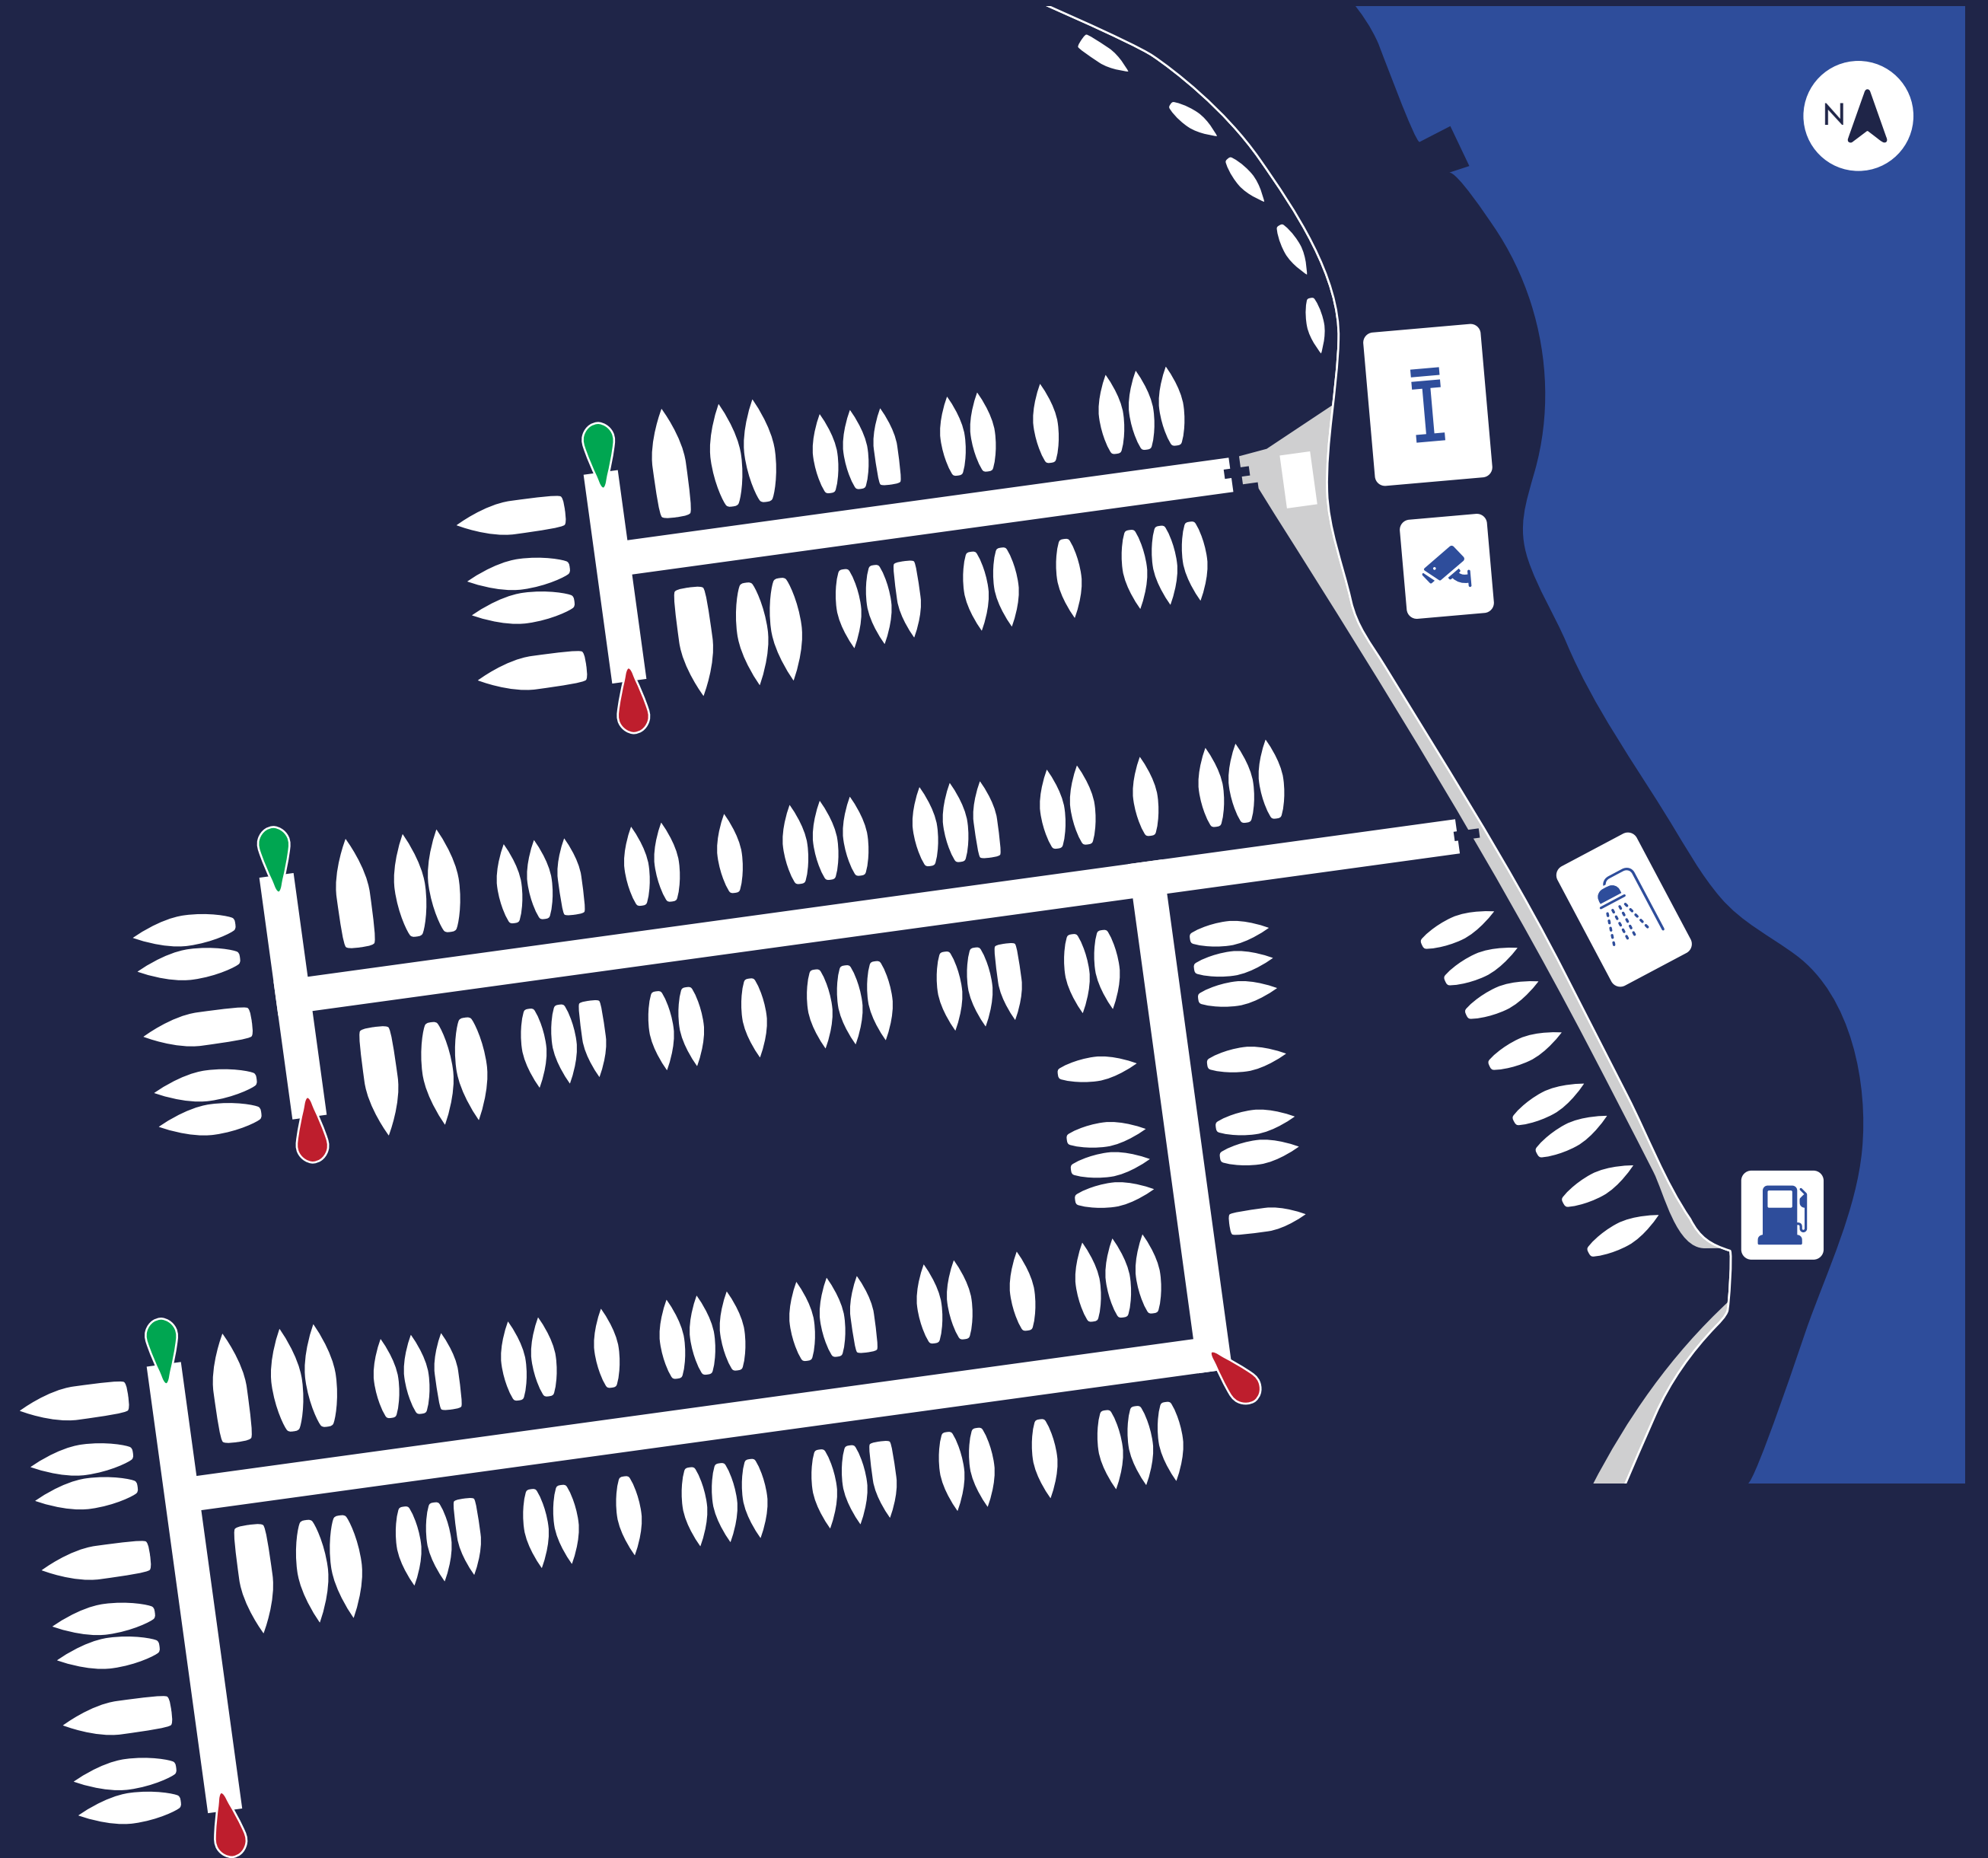

## Location

36° 45' 11" N  
28° 56' 29" E

## Port Beacons of Göcek Marina

-  Fl G (2) 5 sec.
-  Fl R (2) 5 sec.

 Marina Office

 Security

 WC/Showers

 Fuel Station

# GÖÇEK MARİNA

36° 45' 11" N  
28° 56' 29" E